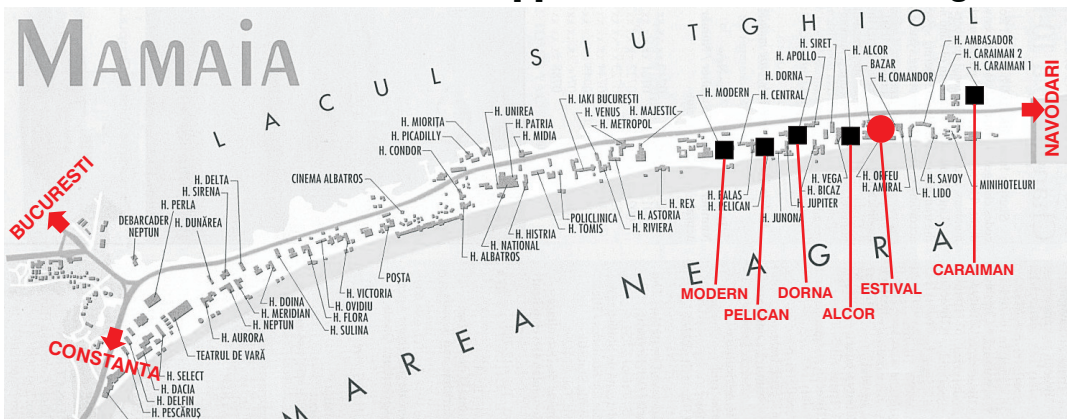

INTERNATIONAL BRIDGE FESTIVAL

INTERNATIONAL BRIDGE FESTIVAL

XXIV th EDITION MAMAIA 2009

24 aug - 05 sept

Organised by: ROMANIAN BRIDGE FEDERATION
with the support of Locomotiva Bridge Club

SCHEDULE

	15,00	21,00
MONDAY 24.08		ADDITIONAL PAIRS I IMP - 1 session
TUESDAY 25.08	PATTON 1 th session	EVENING CONTEST
WEDNESDAY 26.08	PATTON 2 nd session	EVENING CONTEST
THURSDAY 27.08	INDIVIDUAL 1 th session	PATTON FINALS
		EVENING CONTEST
FRIDAY 28.08	INDIVIDUAL 2 nd session	EVENING CONTEST
SATURDAY 29.09	MIXED PAIRS 1 th session	WOMEN PAIRS match points - 1 th session
	ADDITIONAL PAIRS II match points - 1 th session	EVENING CONTEST
SUNDAY 30.09	MIXED PAIRS 2 nd session	WOMEN PAIRS match points - 2 nd session
	ADDITIONAL PAIRS II match points - 2 nd session	EVENING CONTEST
MONDAY 31.09	OPEN 1 th session	OPEN 2 nd session
TUESDAY 01.09	OPEN 3 rd session	EVENING CONTEST
WEDNESDAY 02.09	OPEN 4 th session	EVENING CONTEST
THURSDAY 03.09	TEAM MATCHS 1 th - 3 rd matches	TEAM MATCHS 4 th - 6 th matches
FRIDAY 04.09	TEAM MATCHS 7 th - 9 th matches	TEAM MATCHS 10 th - 12 th matches
SATURDAY 05.09	AWARDS CEREMONY	

LOCATION: ESTIVAL RESTAURANT

**ENTRIES ARE ALLOWED UP TO ONE HOUR BEFORE THE CONTEST
CERTAIN RULES WILL BE APPLIED REGARDING SMOKING BEHAVIOUR**

ENTRY FEES

ADDITIONAL PAIRS I		7 € / PLAYER
ADDITIONAL PAIRS II		14 € / PLAYER
PATTON		70 € / TEAM
INDIVIDUAL		14 € / PLAYER
MIXT PAIRS		14 € / PLAYER
OPEN		28 € / PLAYER
TEAMS		100 € / TEAM
EVENING CONTEST		7 € / PLAYER
SUBSCRIPTION		75 € / PLAYER